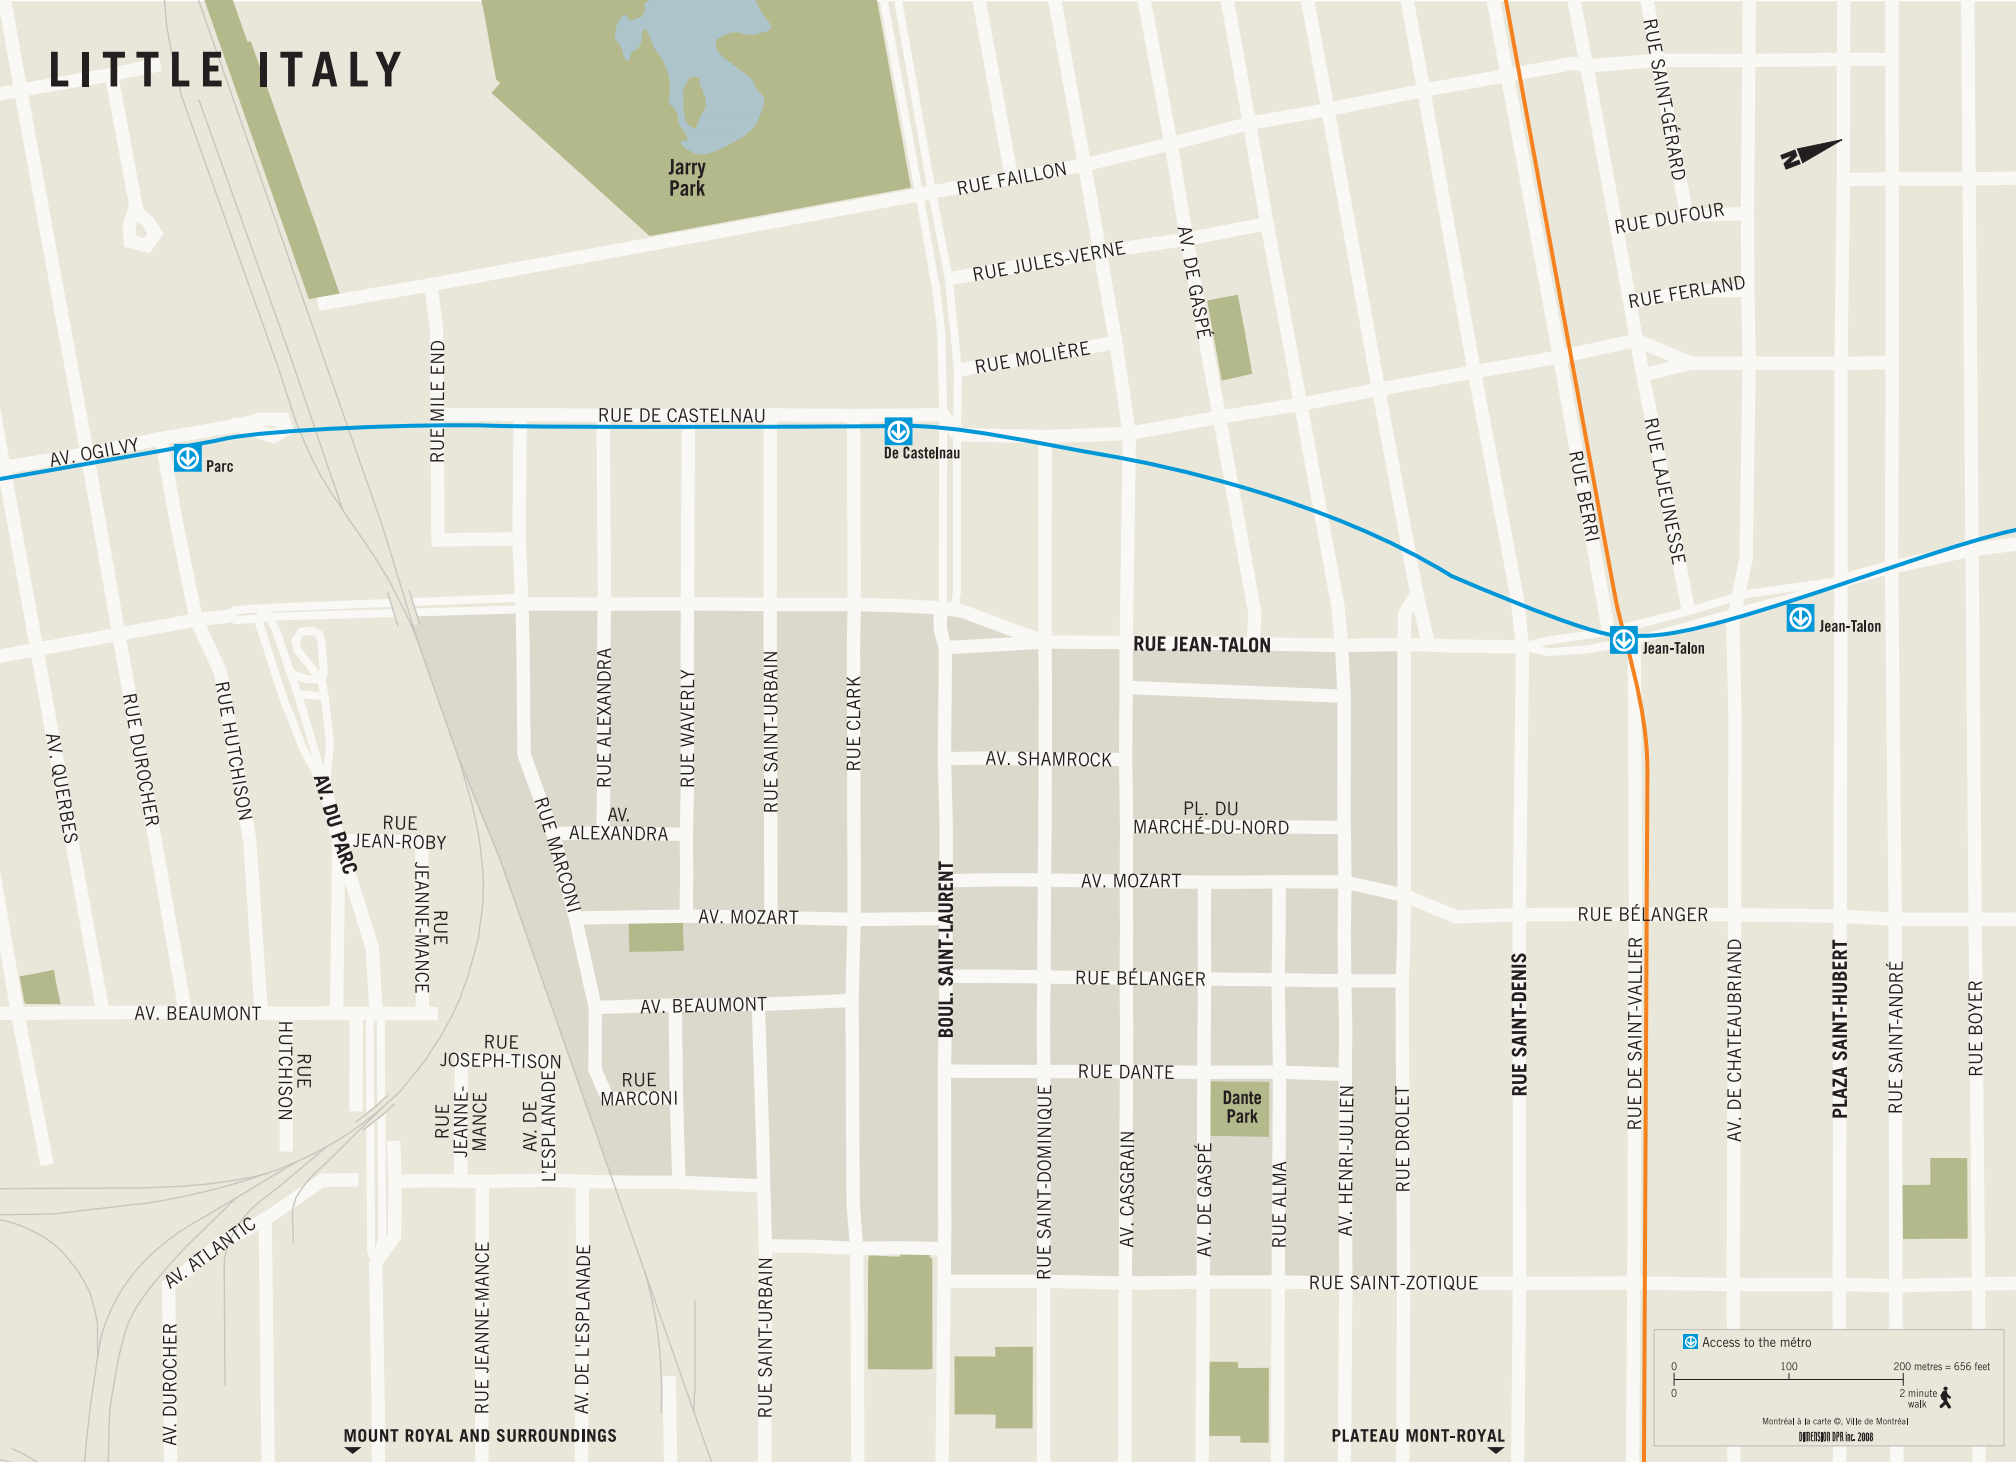

# LITTLE ITALY

Jarry Park

De Castelnau

Jean-Talon

Dante Park

MOUNT ROYAL AND SURROUNDINGS

PLATEAU MONT-ROYAL

Access to the métro

0 100 200 metres = 656 feet

2 minute walk

Montréal à la carte © Ville de Montréal  
DUPRESSON PPR inc. 2006