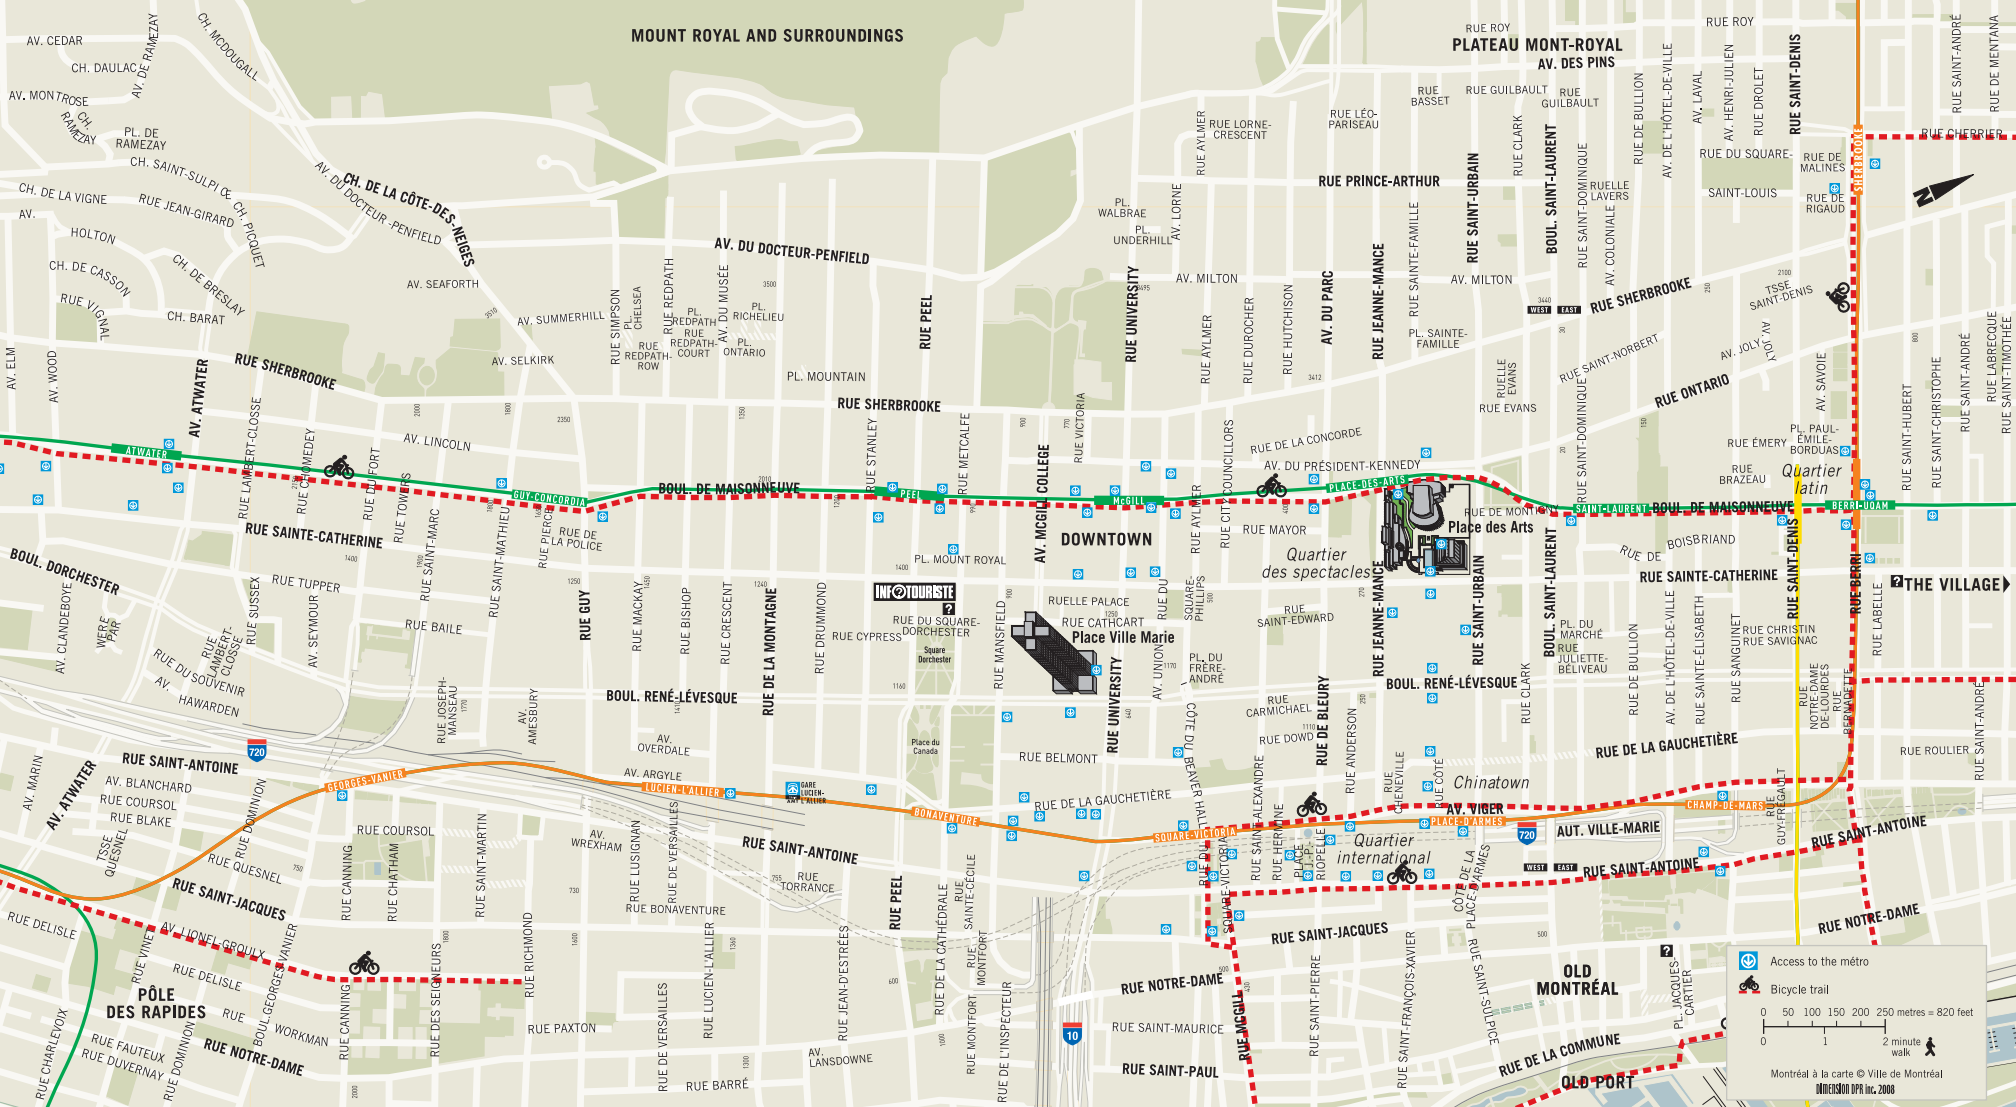

# MOUNT ROYAL AND SURROUNDINGS

Access to the métro

Bicycle trail

0 50 100 150 200 250 metres = 820 feet

2 minute walk

Montreal à la carte © Ville de Montréal  
DIMENSION DPA inc. 2008